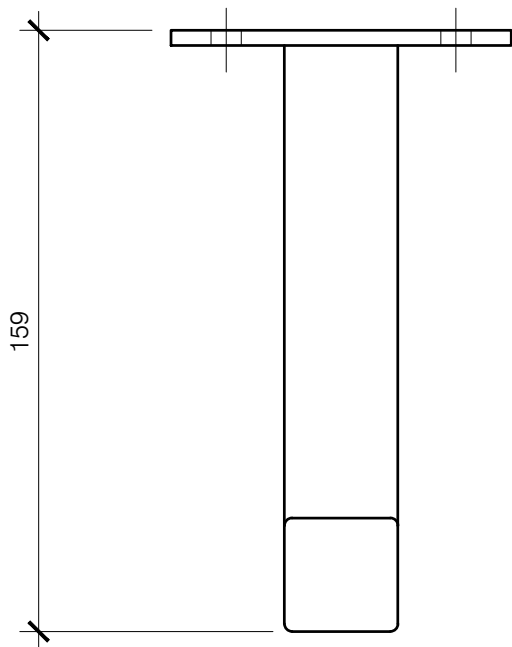

FRONT

SIDE

TOP

PRODUCT = STANDARD FIXED WALL BRACKET
 SCALE = 1:2 @ A4
 DATE = 12/11/24 Drg No = 01

DRAWINGS PREPARED BY JMH DESIGN