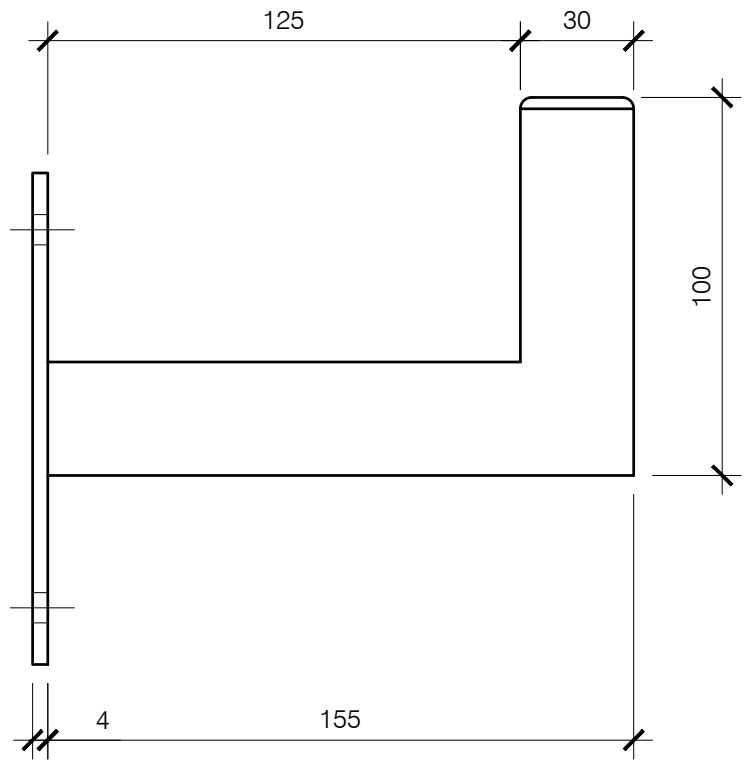

FRONT

SIDE

TOP

PRODUCT = STANDARD FIXED WALL BRACKET
 SCALE = 1:2 @ A4
 DATE = 12/11/24 Drg No = 01

DRAWINGS PREPARED BY JMH DESIGN