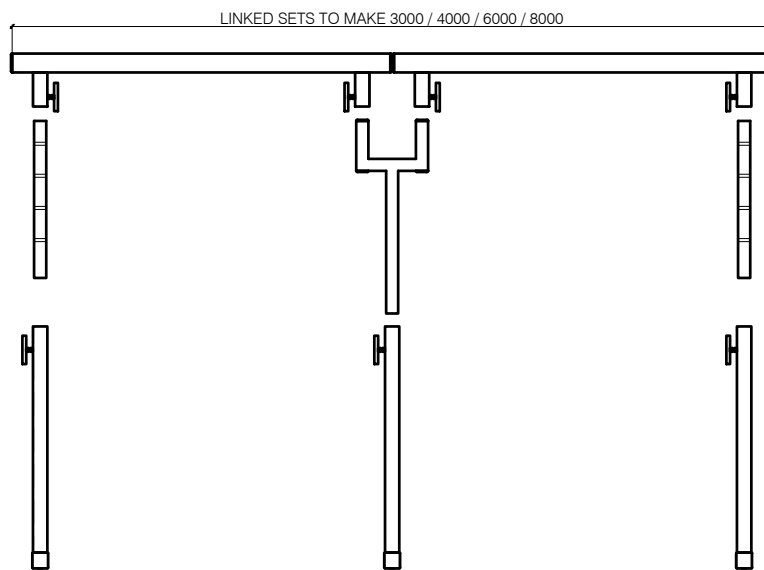

FRONT

SIDE

FRONT

PRODUCT = FREESTANDING BARRE LINKED  
 SCALE = 1:10 @ A4  
 DATE = 12/11/24

Drg No = 09