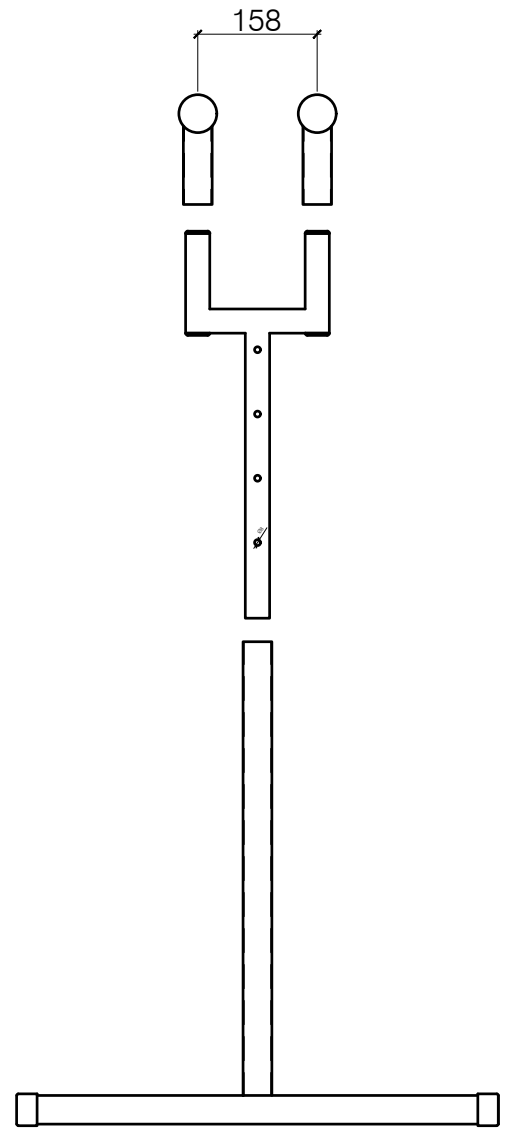

FRONT

SIDE

FRONT

PRODUCT = FREESTANDING BARRE LINKED  
 SCALE = 1:10 @ A4  
 DATE = 12/11/24

Drg No = 09