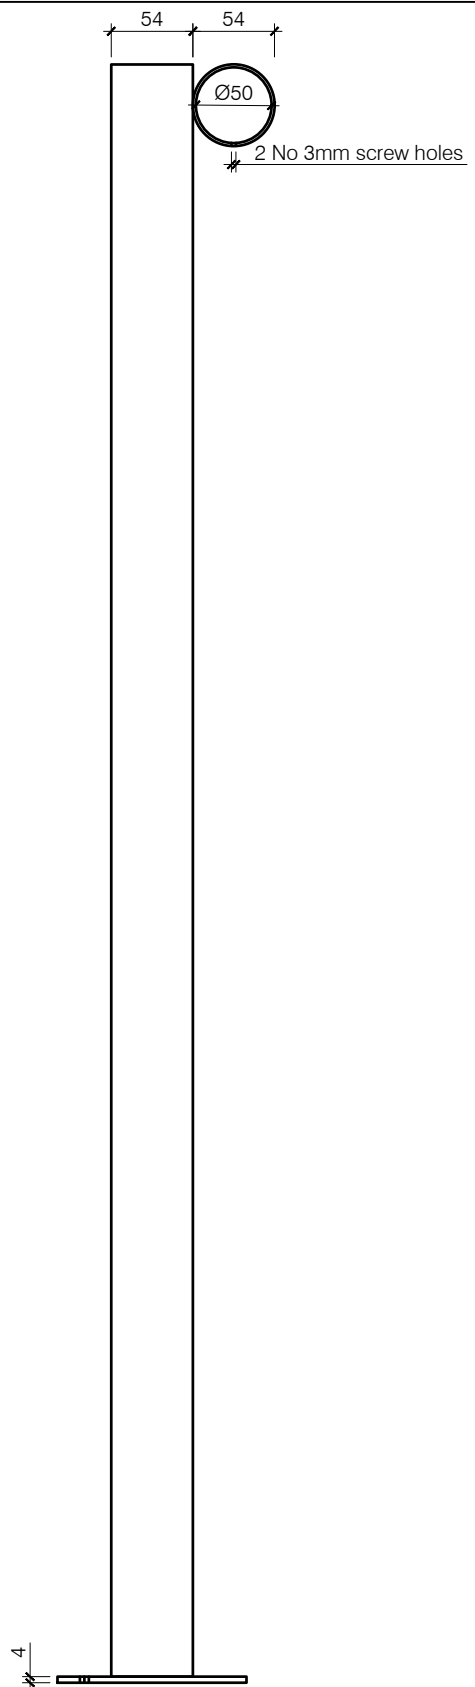

FRONT

SIDE

TOP

BASE

PRODUCT = CONTEMPORARY FLOOR MOUNT (SINGLE)

SCALE = 1:5 @ A4

DATE = 12/11/24

Drg No = 10