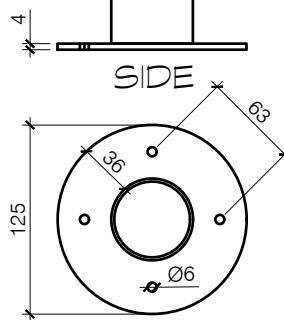

FRONT

SIDE

TOP

BASE

PRODUCT = CONTEMPORARY FLOOR MOUNT (SINGLE)

SCALE = 1:5 @ A4

DATE = 12/11/24

Drg No = 10