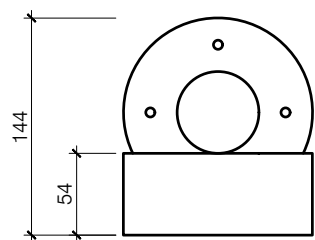

FRONT

SIDE

TOP

BASE

PRODUCT = CONTEMPORARY FLOOR MOUNT (SINGLE)

SCALE = 1:5 @ A4

DATE = 12/11/24

Drg No = 10