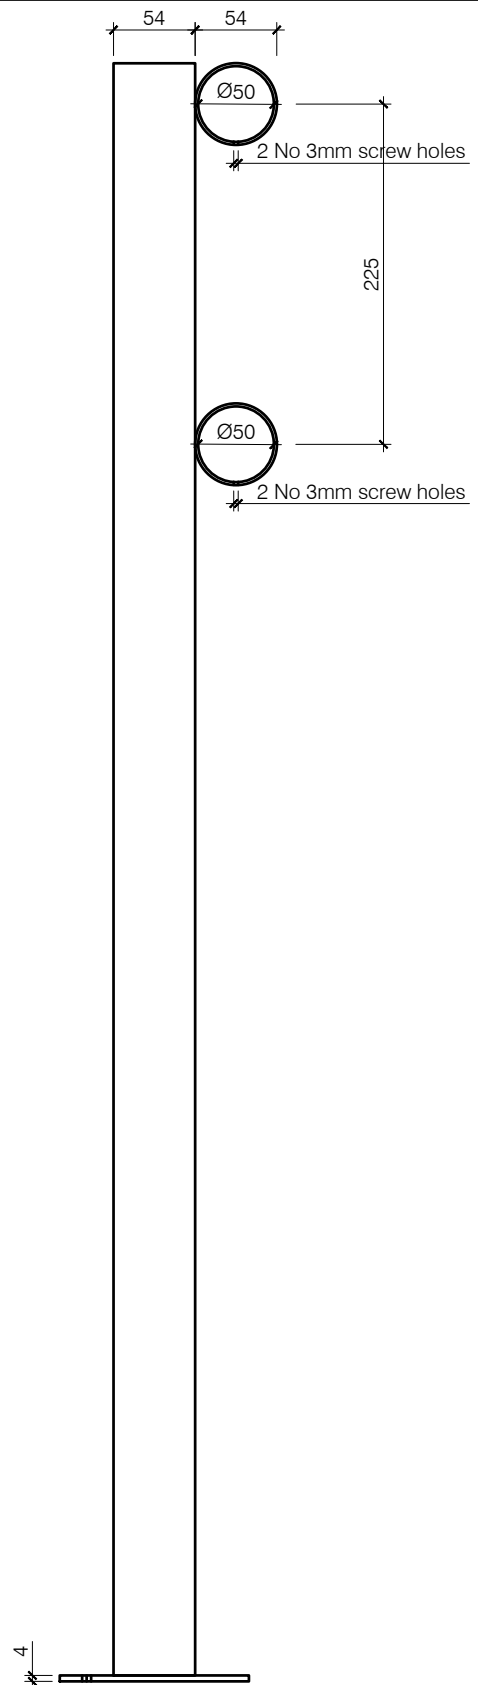

FRONT

TOP

SIDE

BASE

PRODUCT = CONTEMPORARY FLOOR MOUNT (DOUBLE)

SCALE = 1:5 @ A4

DATE = 12/11/24

Drg No = 11