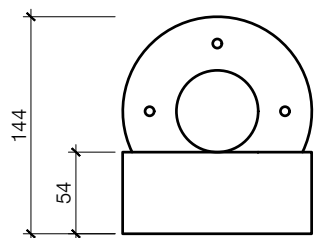

FRONT

TOP

SIDE

BASE

PRODUCT = CONTEMPORARY FLOOR MOUNT (DOUBLE)

SCALE = 1:5 @ A4

DATE = 12/11/24

Drg No = 11