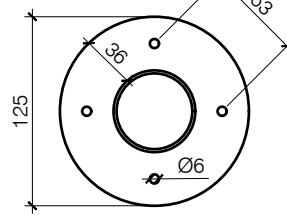

FRONT

TOP

SIDE

BASE

PRODUCT = CONTEMPORARY FLOOR MOUNT (DOUBLE)

SCALE = 1:5 @ A4

DATE = 12/11/24

Drg No = 11