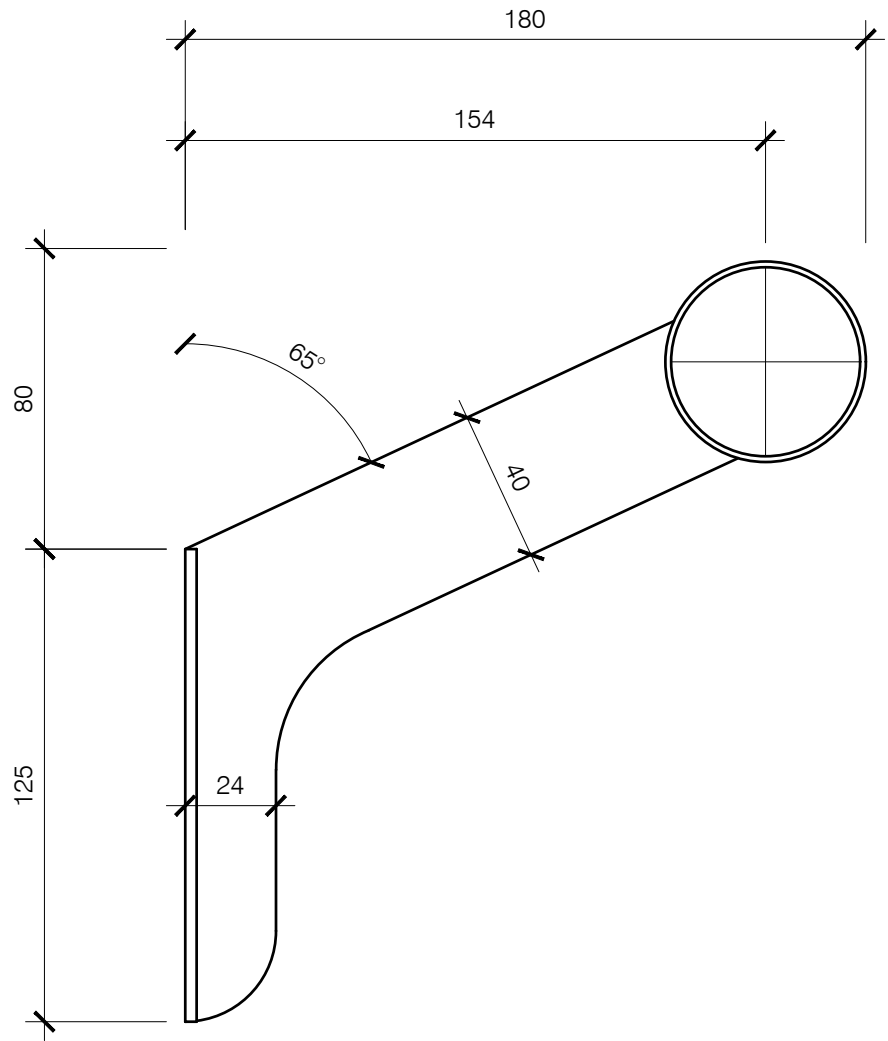

FRONT

SIDE

TOP

PRODUCT = CLASSIC SINGLE WALL BRACKET (RH)
 SCALE = 1:2
 DATE = 12/11/24 Drg No = 15