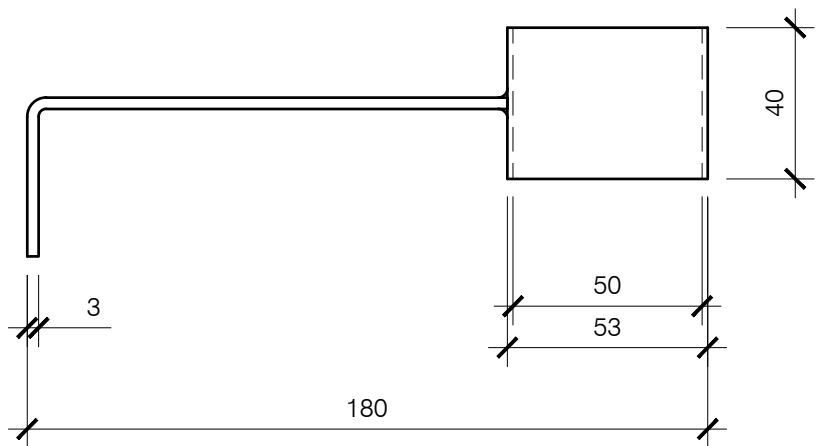

FRONT

SIDE

TOP

PRODUCT = CLASSIC SINGLE WALL BRACKET (RH)
 SCALE = 1:2
 DATE = 12/11/24 Drg No = 15