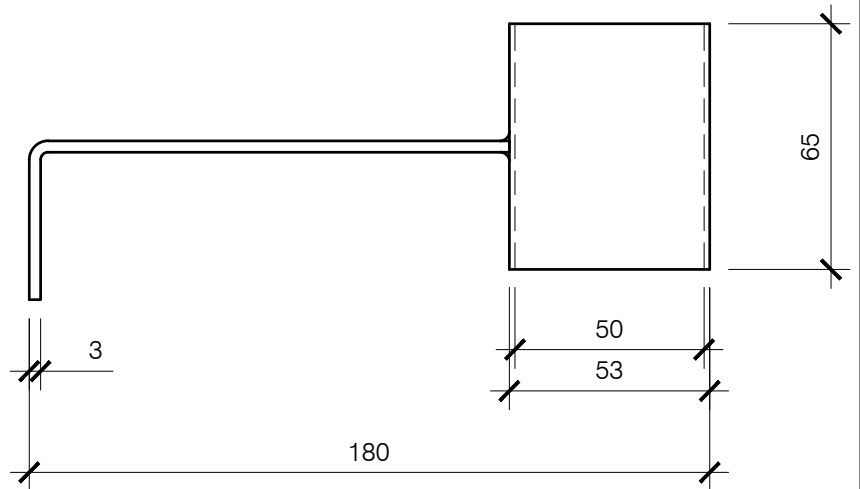

FRONT

SIDE

TOP

PRODUCT = CLASSIC SINGLE WALL BRACKET LINK
 SCALE = 1:2
 DATE = 12/11/24 Drg No = 16