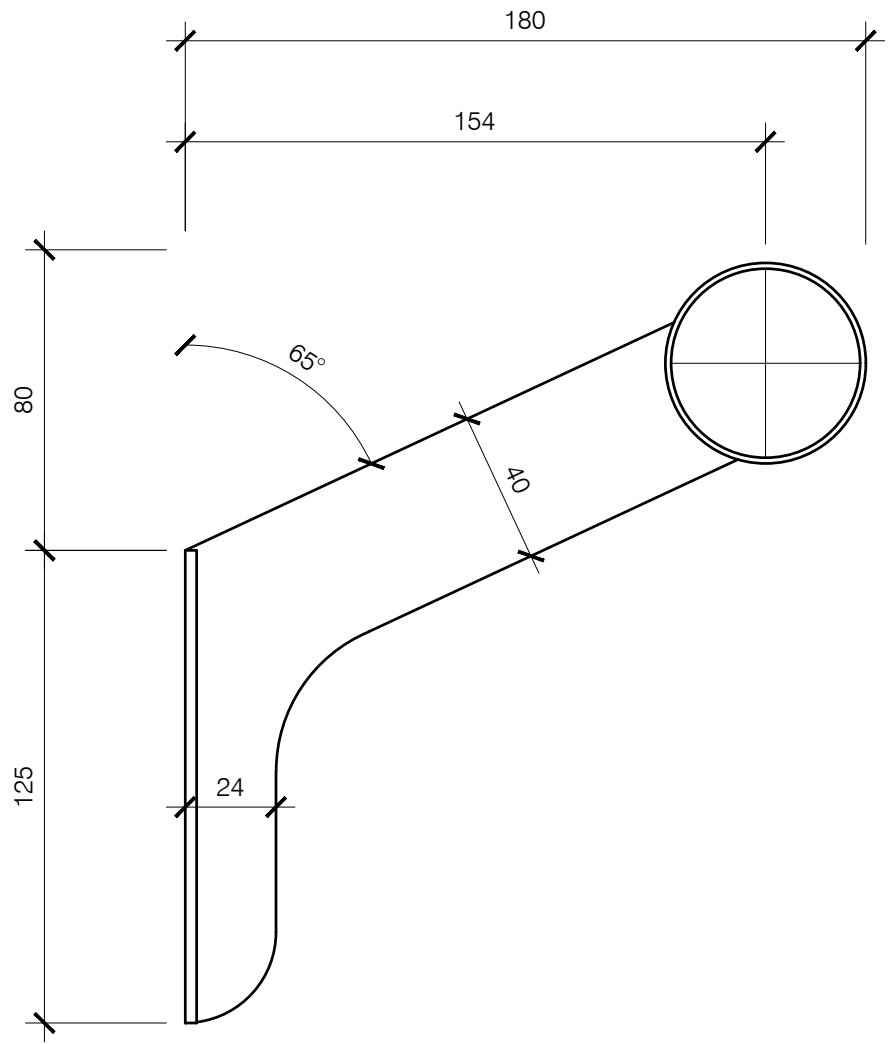

FRONT

SIDE

TOP

PRODUCT = CLASSIC SINGLE WALL BRACKET LINK
 SCALE = 1:2
 DATE = 12/11/24 Drg No = 16