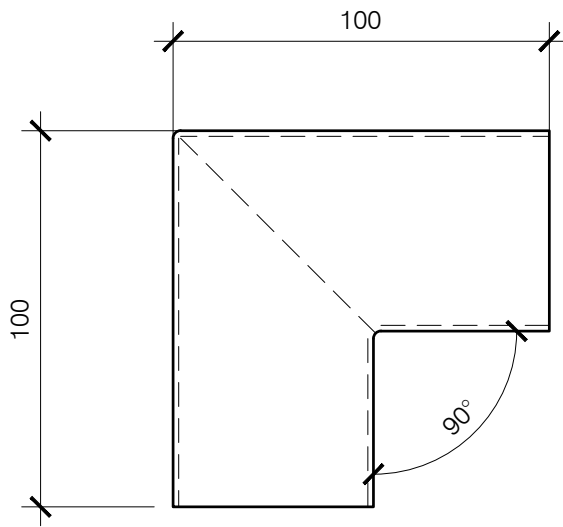

FRONT

SIDE

TOP

PRODUCT = CLASSIC CORNER BRACKET
 SCALE = 1:2
 DATE = 12/11/24 Drg No = 21

DRAWINGS PREPARED BY JMH DESIGN