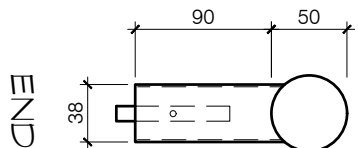

FRONT

ash barre

1000 / 1500 / 2000

END

PRODUCT = CLASSIC BARRE TOP  
 SCALE = 1:5 @ A4  
 DATE = 12/11/24      Drg No = 13