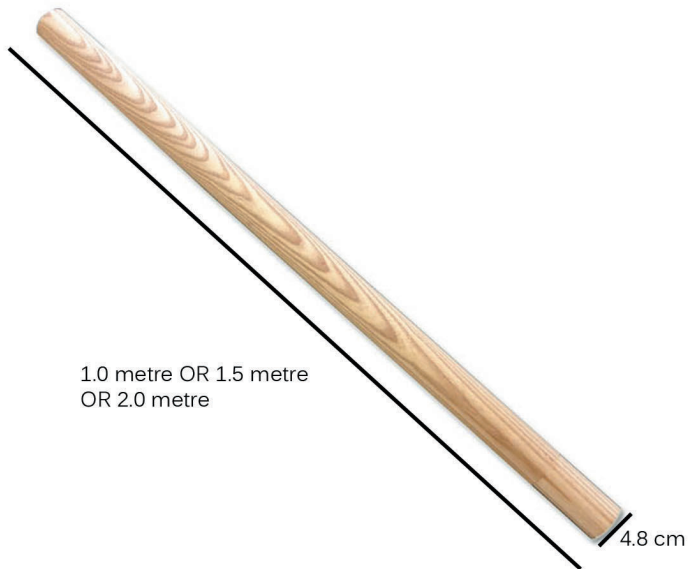

Ash Ballet Barre Dimensions and Sizes Guide

Total Weight of the Barres

1.0 metre Ash Wood Ballet Barre	1.2 KG
1.5 metre Ash Wood Ballet Barre	1.7 KG
2.0 metre Ash Wood Ballet Barre	2.4 KG