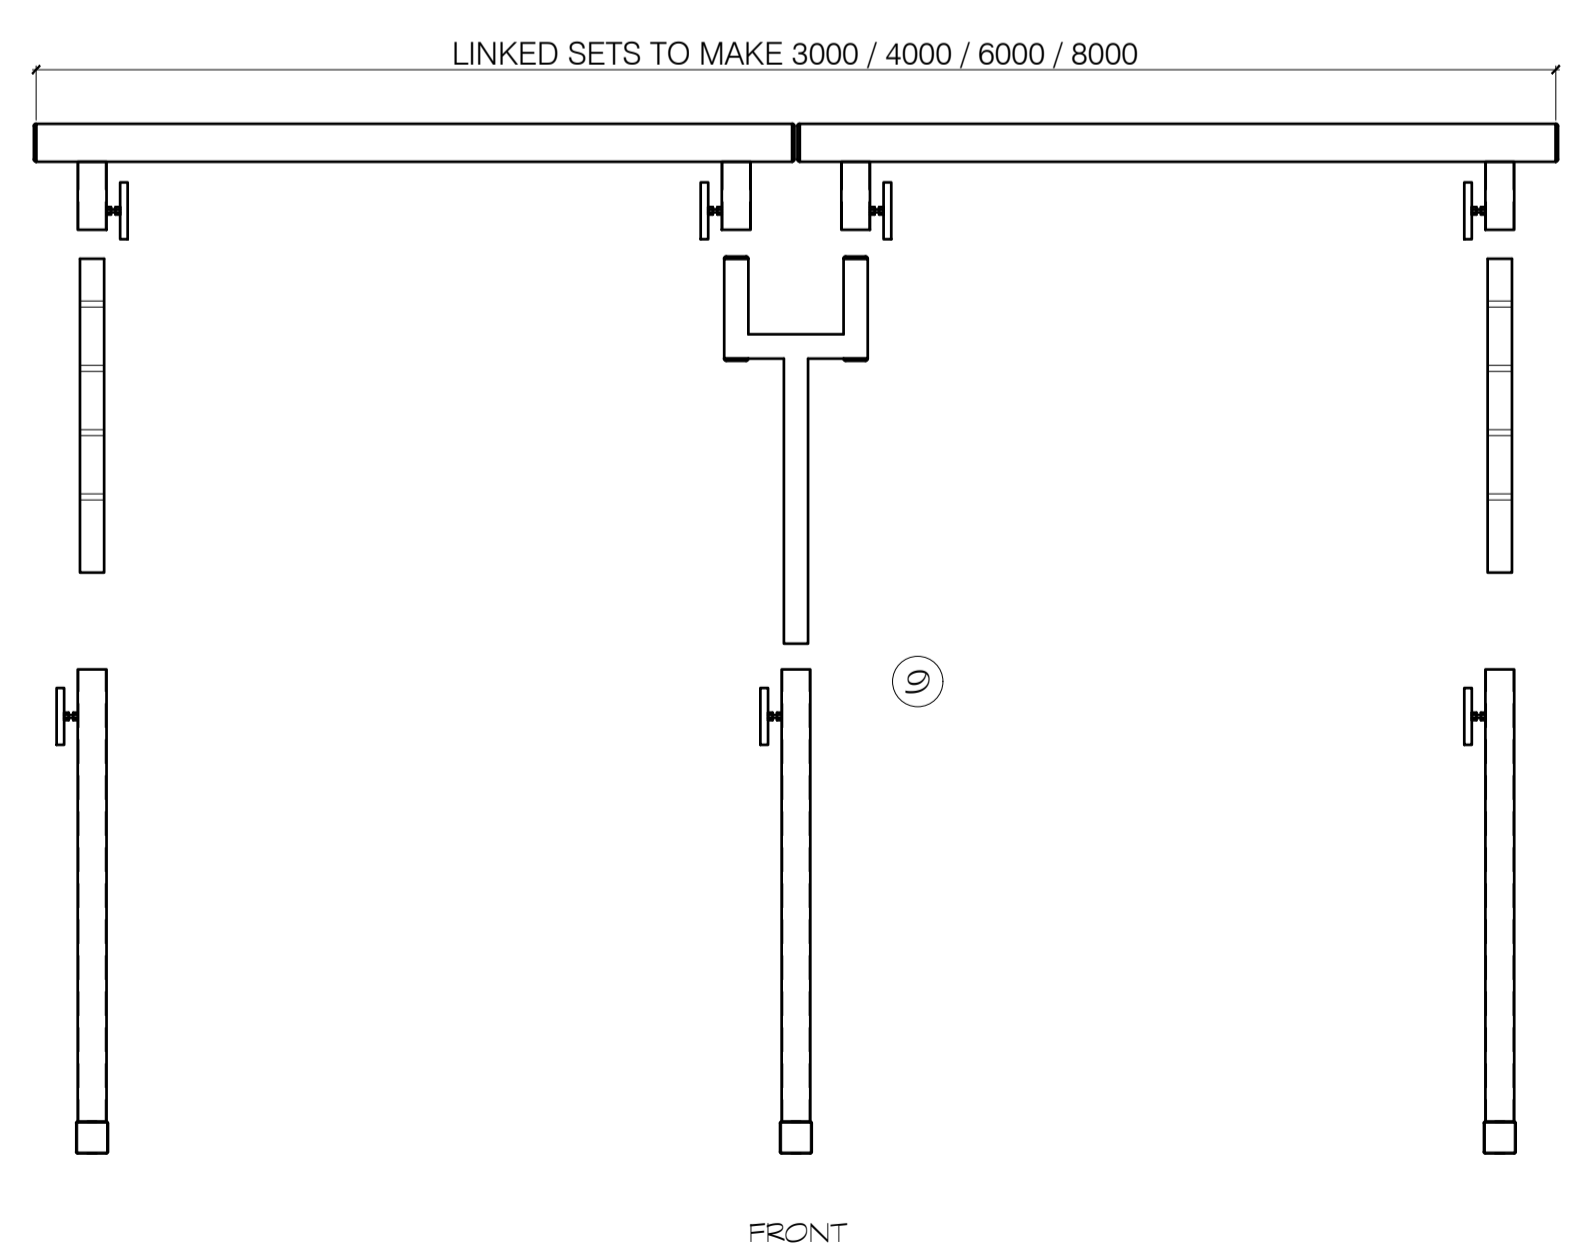

- 01 - STD FIXED WALL BKT
- 02 - ADJ WALL BKT
- 03 - BARRE LEG
- 04 - PREMIUM FORK LINK WITH PIN
- 05 - STD FORK LINK
- 06 - PREMIUM INSERT WITH PIN
- 07 - STD INSERT
- 08 - FREE STANDING BARRE SET
- 09 - FREE STANDING BARRE SET LINKED
- 10 - CONTEMPORARY FLOOR MOUNT SINGLE
- 11 - CONTEMPORARY FLOOR MOUNT DOUBLE
- 12 - BARRE TOP
- 13 - CLASSIC BARRE TOP
- 14 - CLASSIC SINGLE WALL BKT (LH)
- 15 - CLASSIC SINGLE WALL BKT (RH)
- 16 - CLASSIC SINGLE WALL BKT LINK
- 17 - CLASSIC DOUBLE WALL BKT (LH)
- 18 - CLASSIC DOUBLE WALL BKT (RH)
- 19 - CLASSIC DOUBLE WALL BKT LINK
- 20 - TOP HAT BKT
- 21 - CLASSIC CORNER BKT

SCALE = 1:10 @ A1